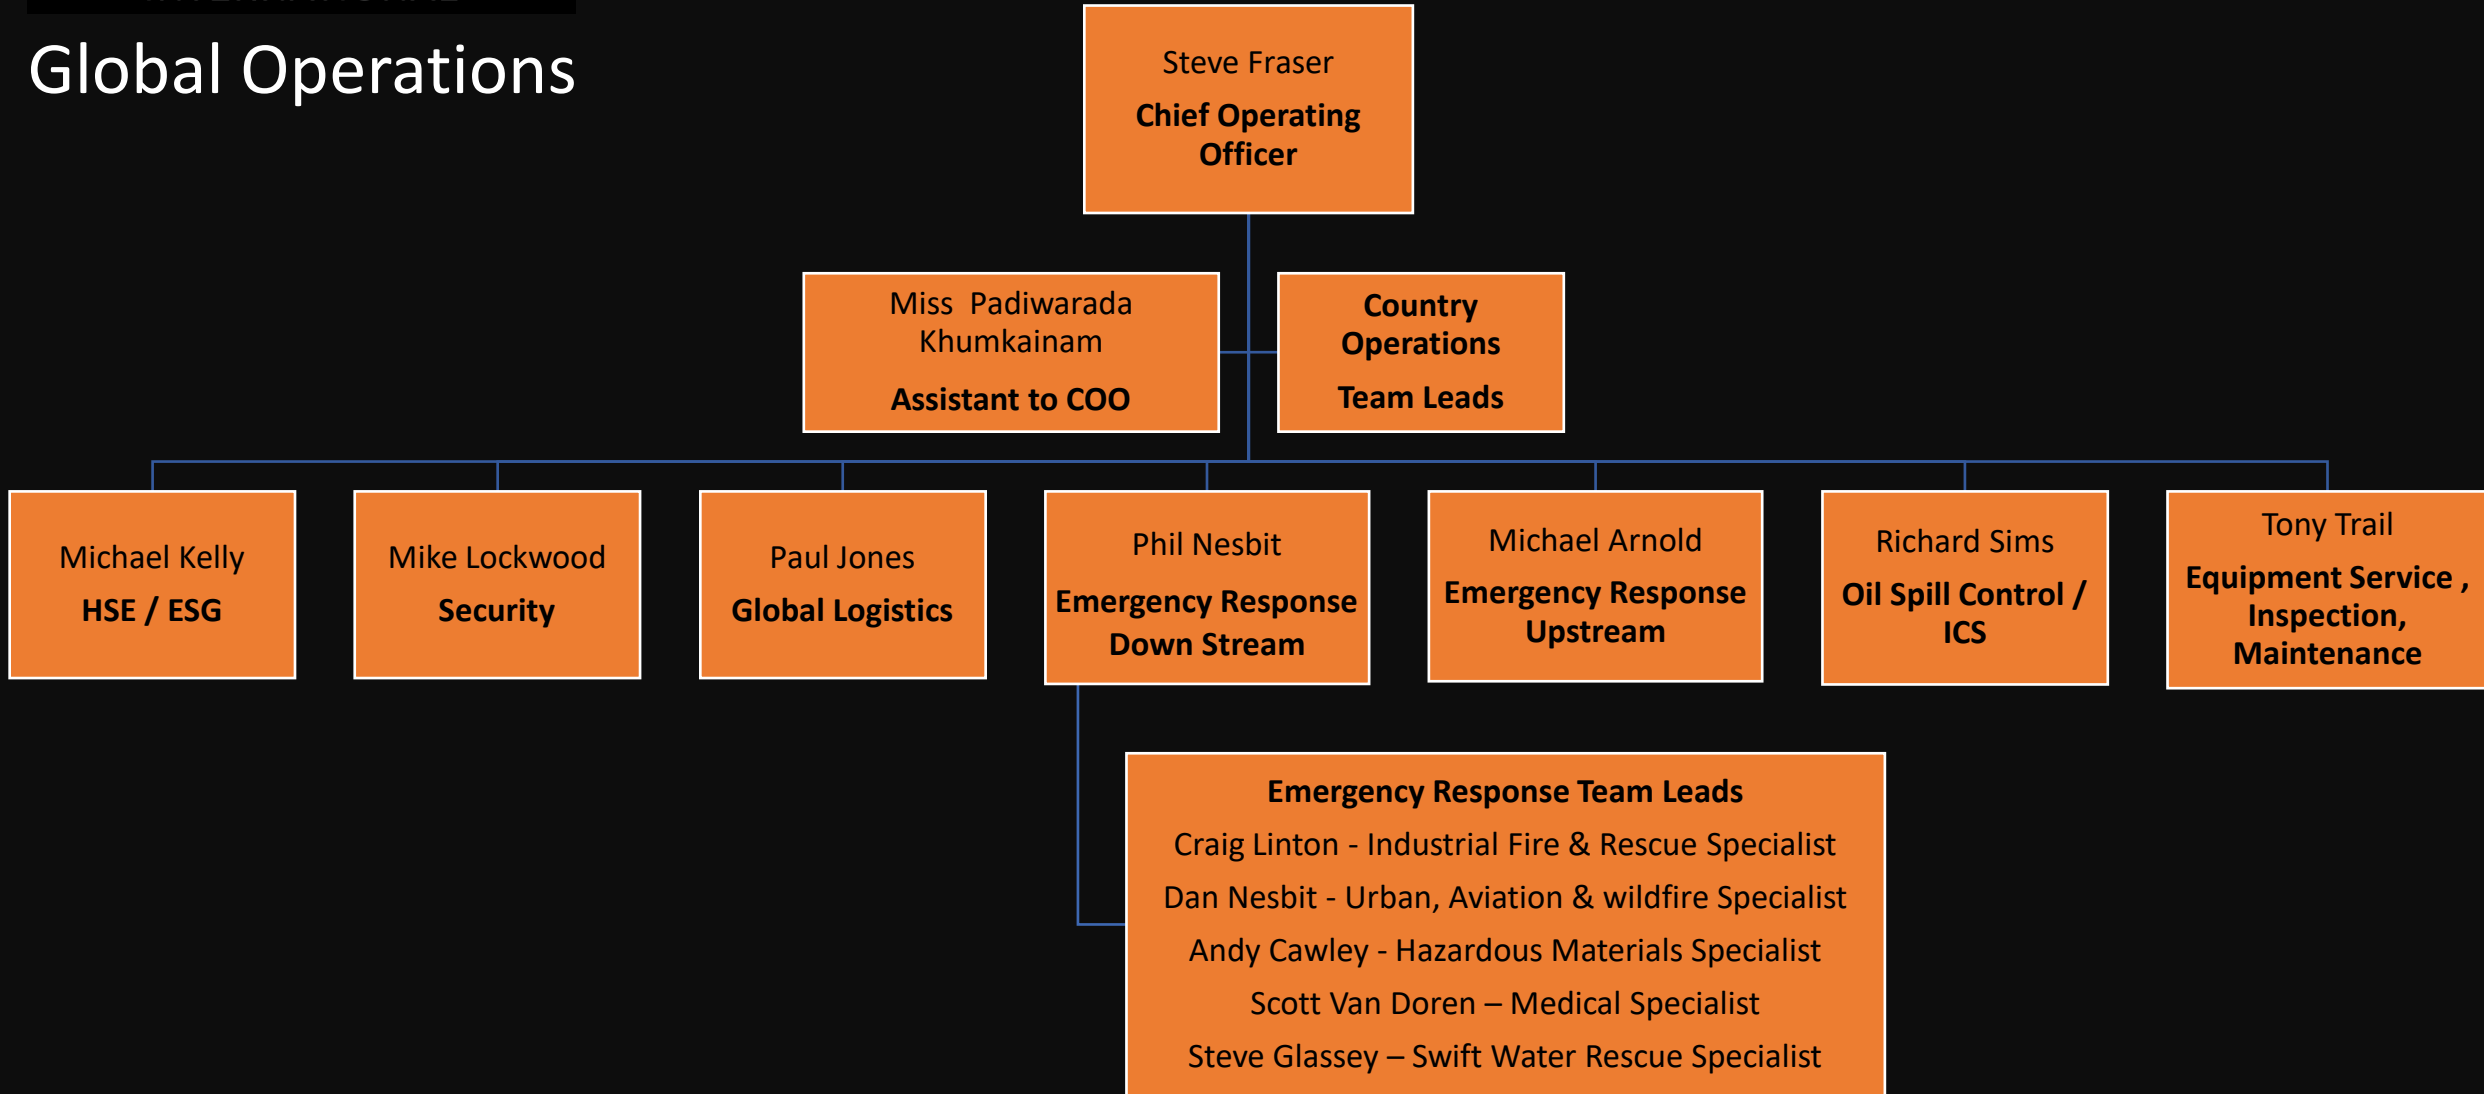

Corporate Organization Chart - 2024

Turning Emergencies into Manageable Situations
www.der-int.com

Executive Management

Global Operations

Dynamic Emergency Well Services. LLC

United Arab Emirates