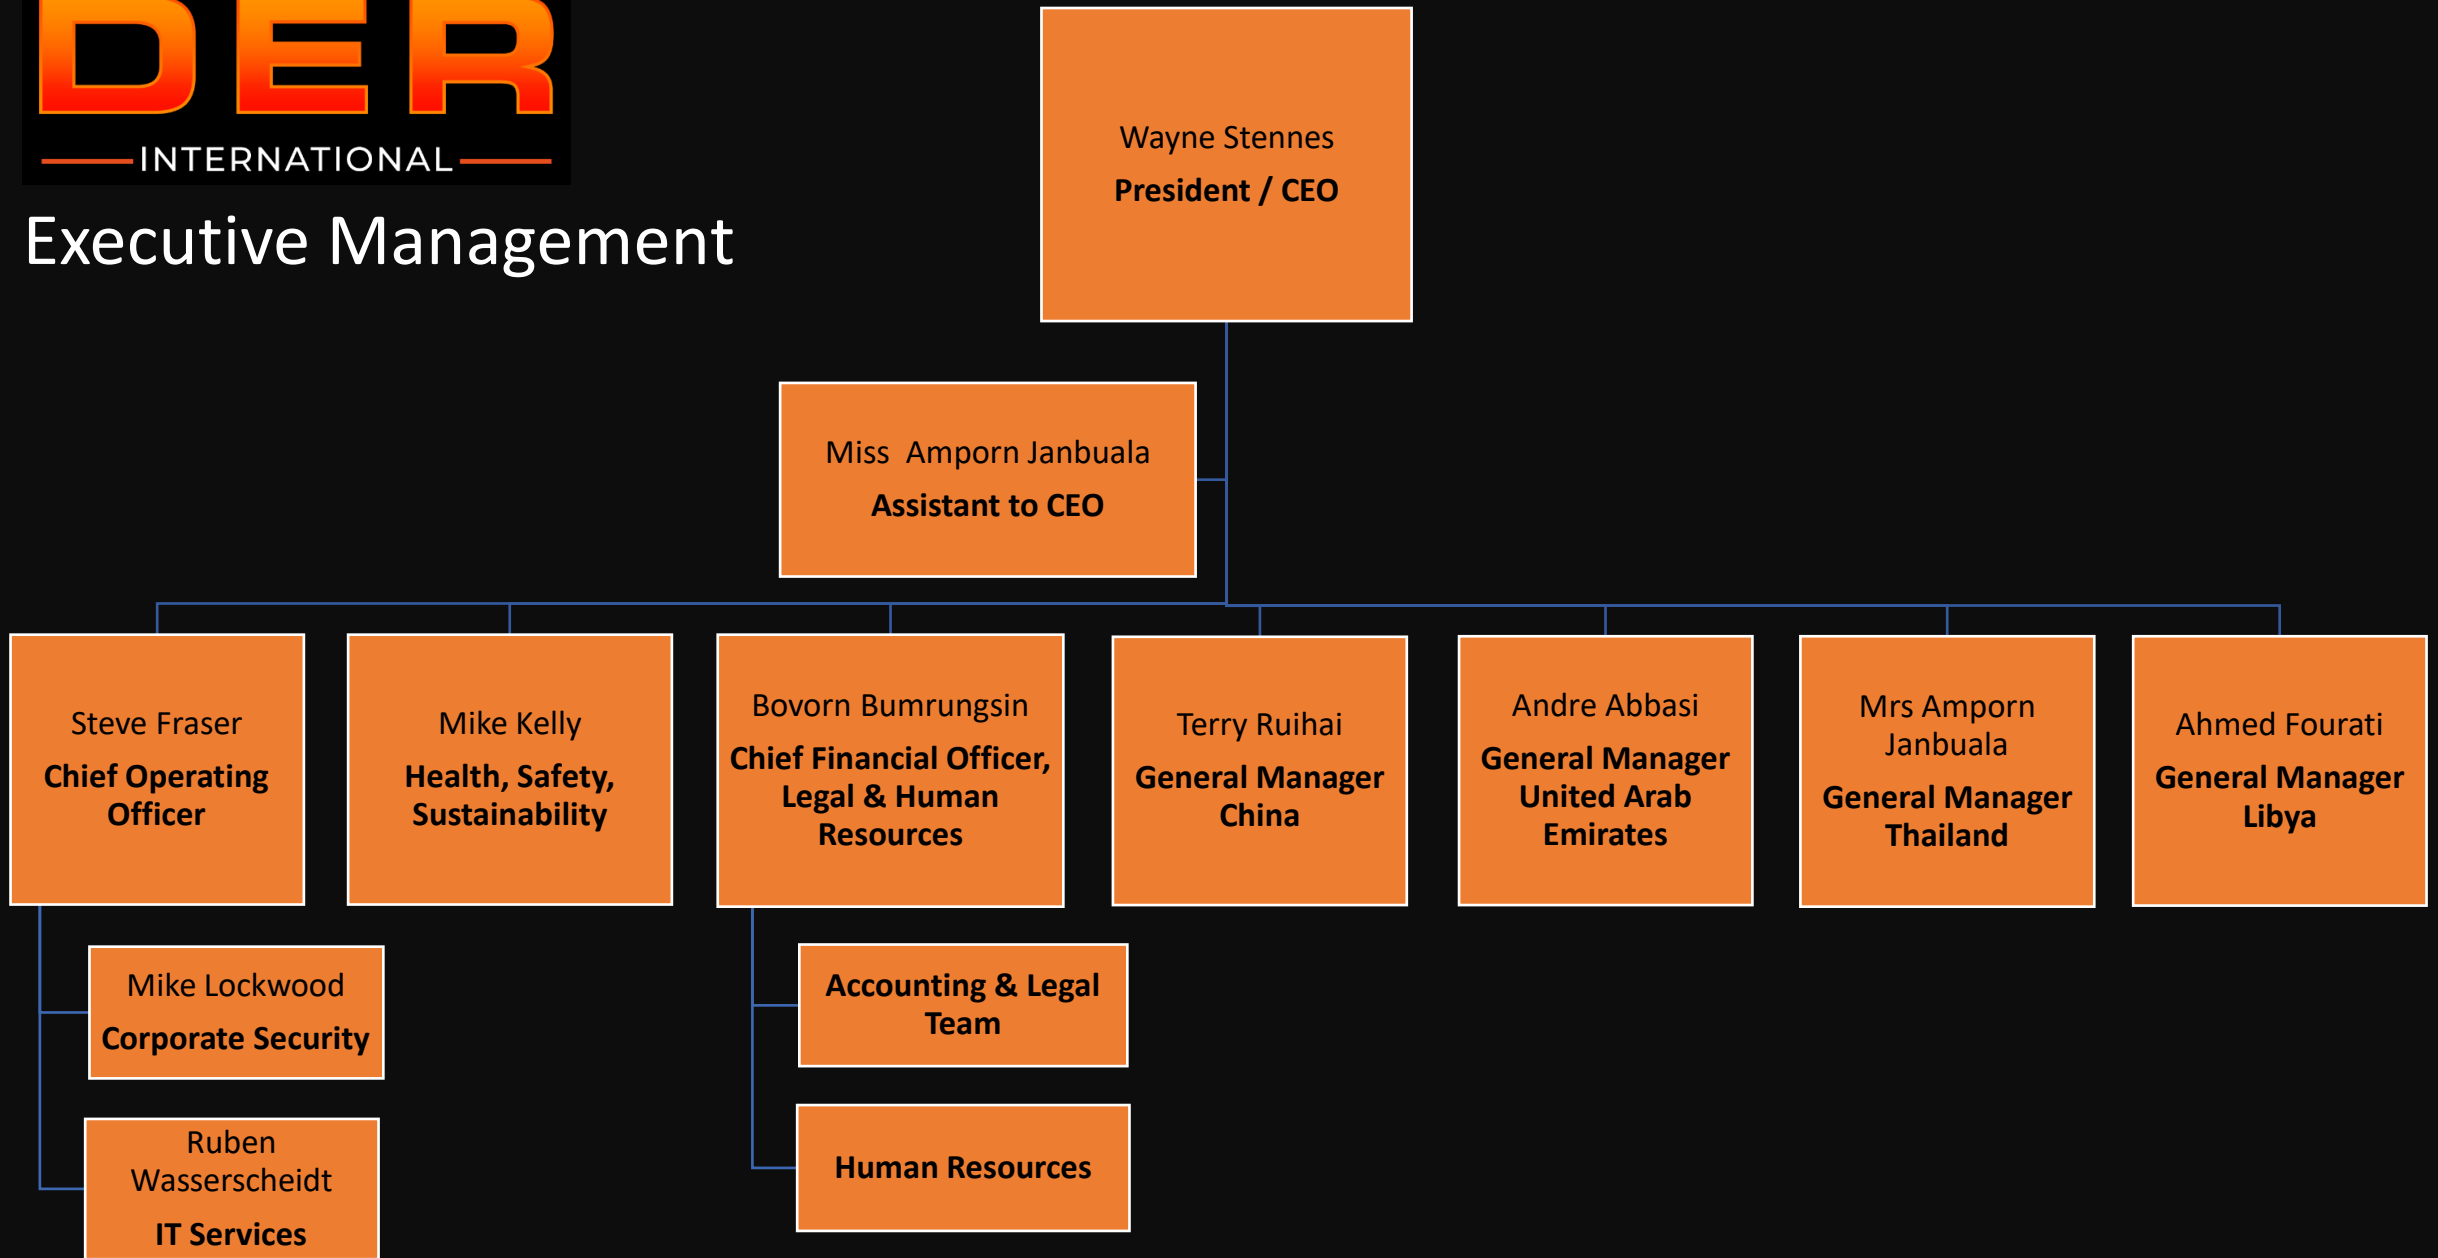

Corporate Organization Chart - 2024

Turning Emergencies into Manageable Situations
www.der-int.com

Executive Management

Global Operations

Dynamic Emergency Well Services. LLC

United Arab Emirates