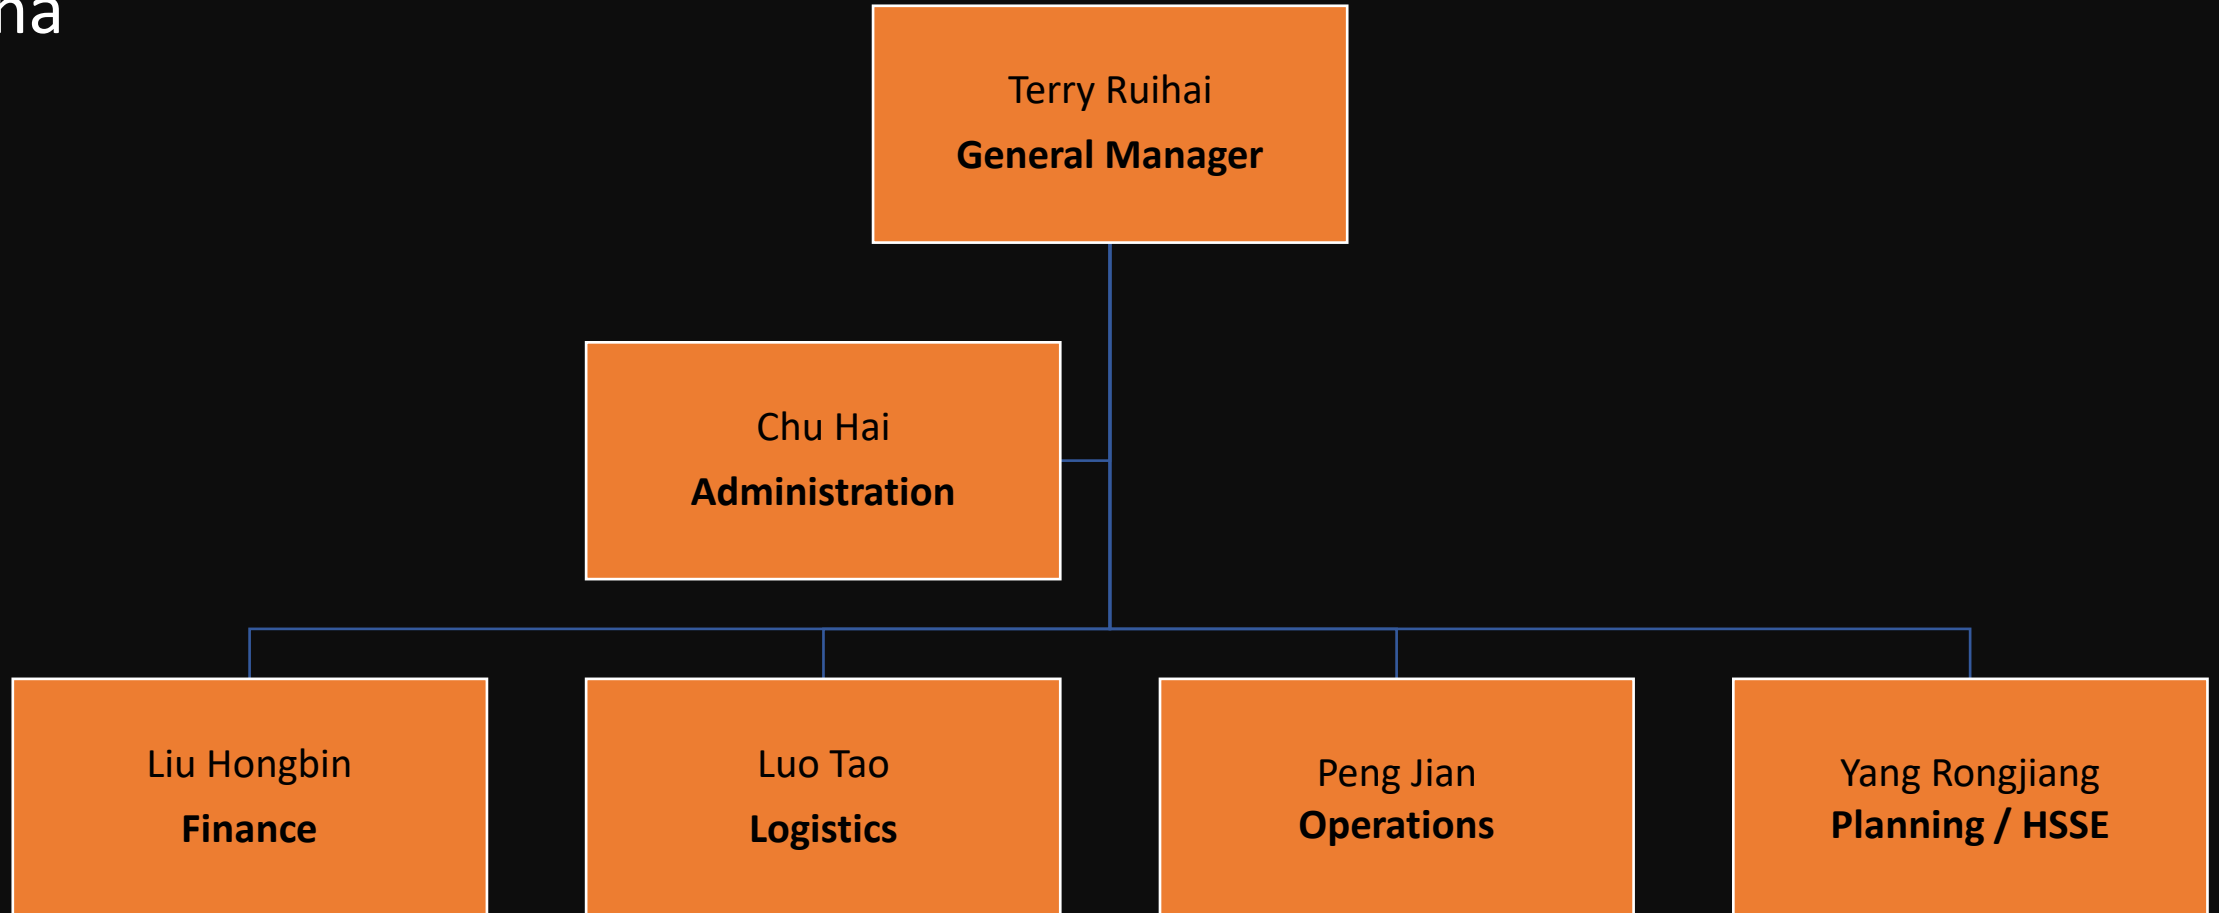

Corporate Organization Chart - 2024

Turning Emergencies into Manageable Situations
www.der-int.com

Executive Management

Global Operations

Dynamic Emergency Well Services. LLC

United Arab Emirates

Libya

DER

INTERNATIONAL

China

Thailand